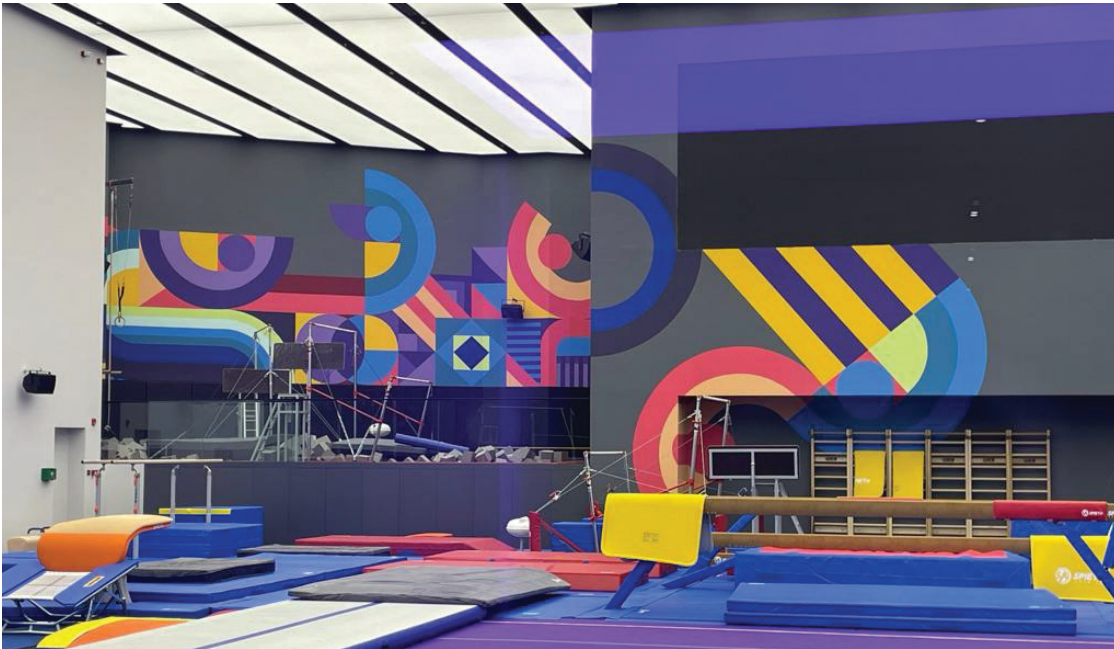

UMBRELLA
CORPORATION

SEALED SUITS
TO BE WORN

CAUTION
RADIOACTIVE

GRAFFITI PAINTING

Our graffiti painters will deliver an incredible expertise to every step of a project, from careful planning to the final coat of paint. At ArtHub Interiors, we have a team of graffiti and street artists who are ready to work on commissioned art anonymously. All artists are carefully screened, experienced professionals with the proven ability to execute any project while staying true to their authentic styles.